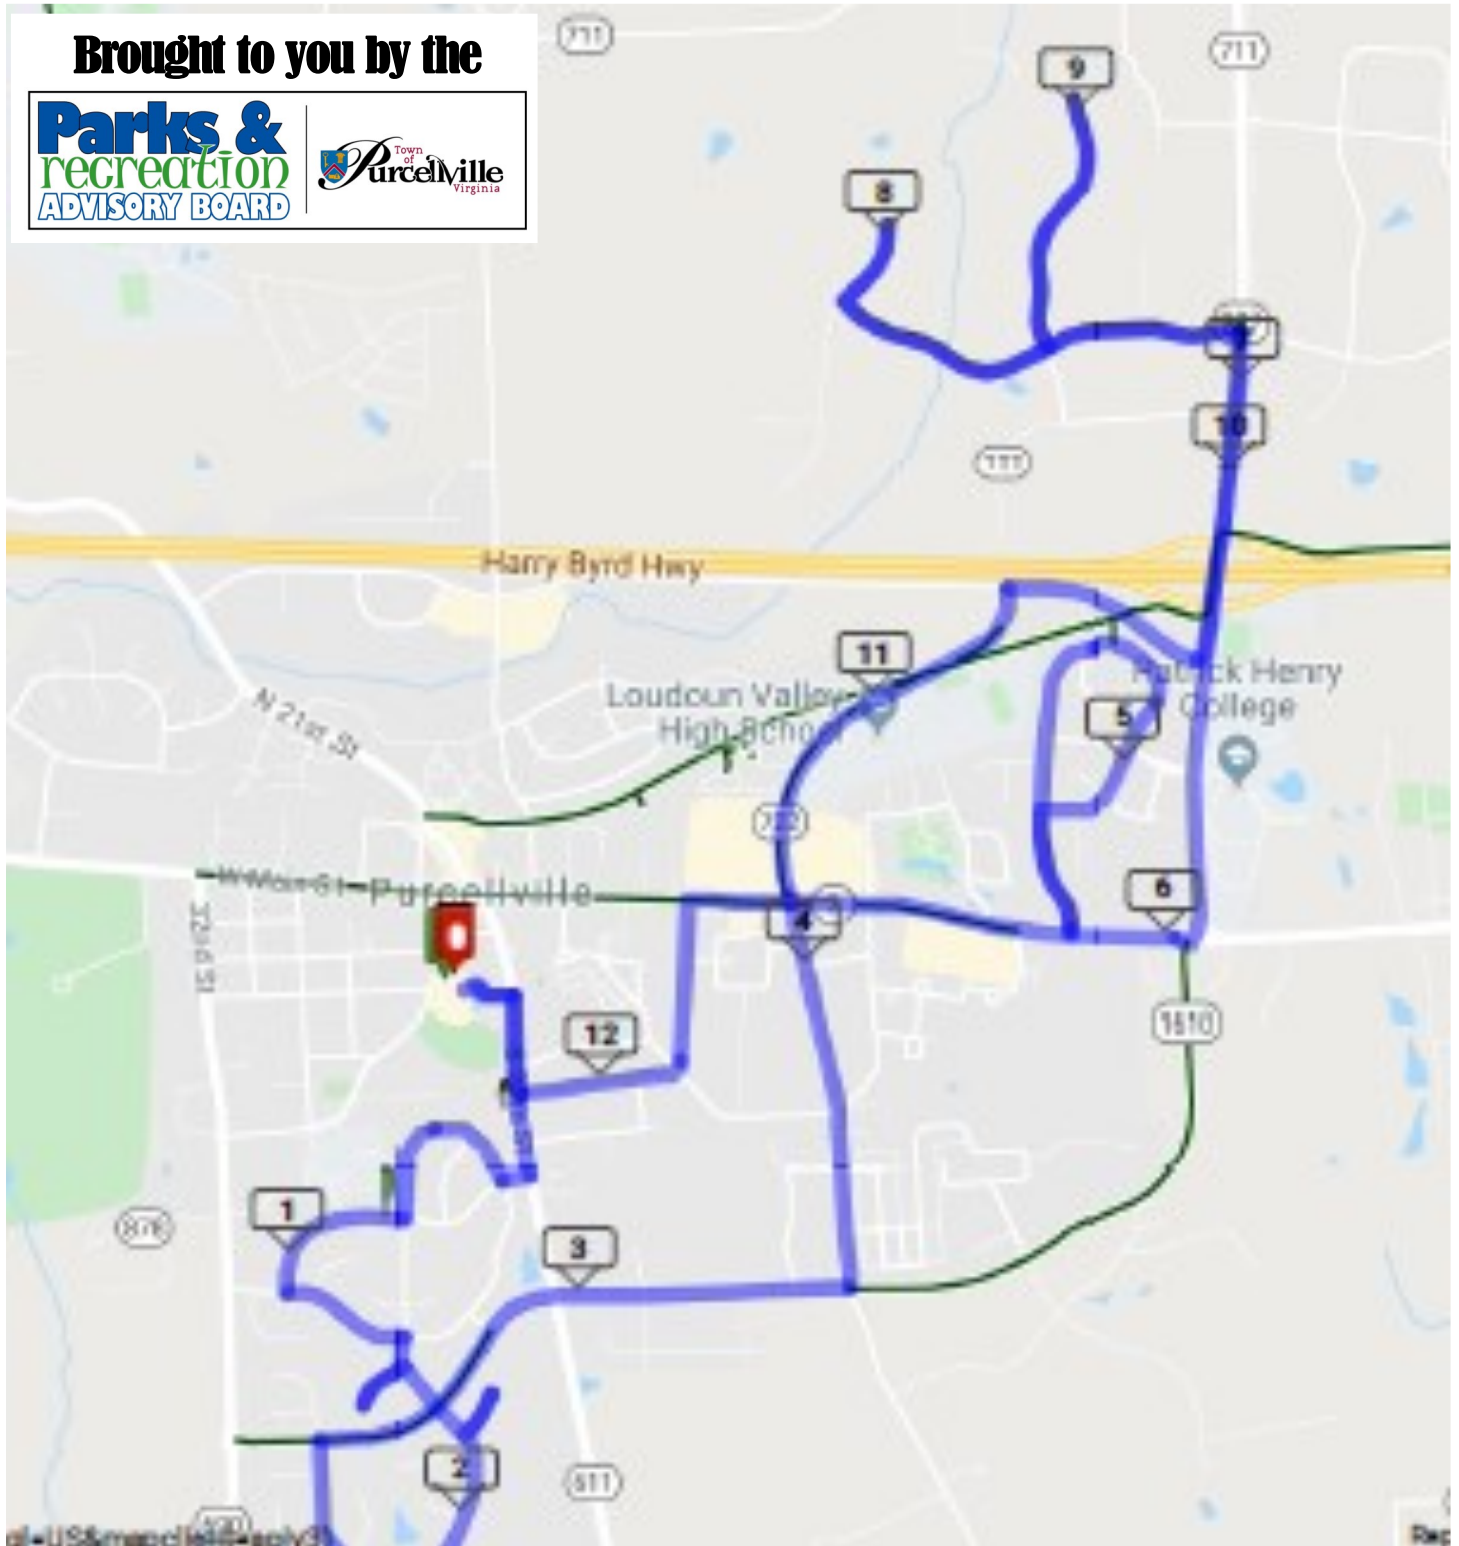

2019 Holiday Lights Tour Map and Directions

Brought to you by the

**Parks &
recreation
ADVISORY BOARD**

**Town of
Purcellville
Virginia**

Thank you to our sponsors!

Directions

- 0.03 mi Turn right out of Tabernacle parking lot
- 0.39 mi Turn right onto Locust Grove Dr
- 0.44 mi Turn right on Canterbury Cir toward Sage Ct
- 0.78 mi Turn right on Locust Grove Dr toward Wintergreen Dr
- 1.06 mi Turn left on Wintergreen Dr
- 1.28 mi Turn right on Wooden Bridge Dr
- 1.33 mi Turn right onto Bill Brower Ct
- 1.43 mi Turn around at cul de sac
- 1.53 mi Turn right onto Wooden Bridge Dr
- 1.62 mi Continue onto Devonshire Cir
- 1.68 mi Turn left onto Override Ct
- 1.77 mi Turn around at cul de sac
- 1.85 mi Turn left onto Devonshire Cir
- 2.46 mi Turn right onto W A St
- 3.45 mi Head east on A St toward S Maple Ave
- 3.45 mi Turn left onto S Maple Ave
- 4.12 mi Turn right on E Main St
- 4.59 mi Turn left onto Pickwick Dr
- 4.82 mi Turn right onto Remington Dr
- 5.1 mi Continue onto Pickwick Dr
- 5.84 mi Turn left onto VA-7 BUS W/ E Main St
- 6.04 mi At the traffic circle, take the 3rd exit onto VA-287 N/ Berlin Turnpike
- 7.09 mi Head west toward VA-287 N
- 7.1 mi Continue onto Wright Farm Dr
- 7.82 mi Turn right onto Carmichael Place
- 7.98 mi Turn around at cul de sac
- 8.13 mi Turn left onto Wright Farm Dr
- 8.52 mi Turn left onto MacNaughton Ct (Tune radio to 88.7 FM)
- 8.97 mi Stop for one song, turn around at cul de sac
- 9.42 mi Turn left onto Wright Farm Dr
- 9.76 mi Turn right onto VA-287 S
- 10.32 mi Turn right onto Hirst Rd
- 10.69 mi Turn left on N Maple Ave
- 11.41 mi Turn right onto E Main St
- 11.58 mi Turn left onto S 12th St
- 11.86 mi Head south on S 12th St toward E G St
- 11.86 mi Slight right onto East E Street
- 12.15 mi Turn right onto S 20th St
- 12.32 mi Turn left into Tabernacle parking lot