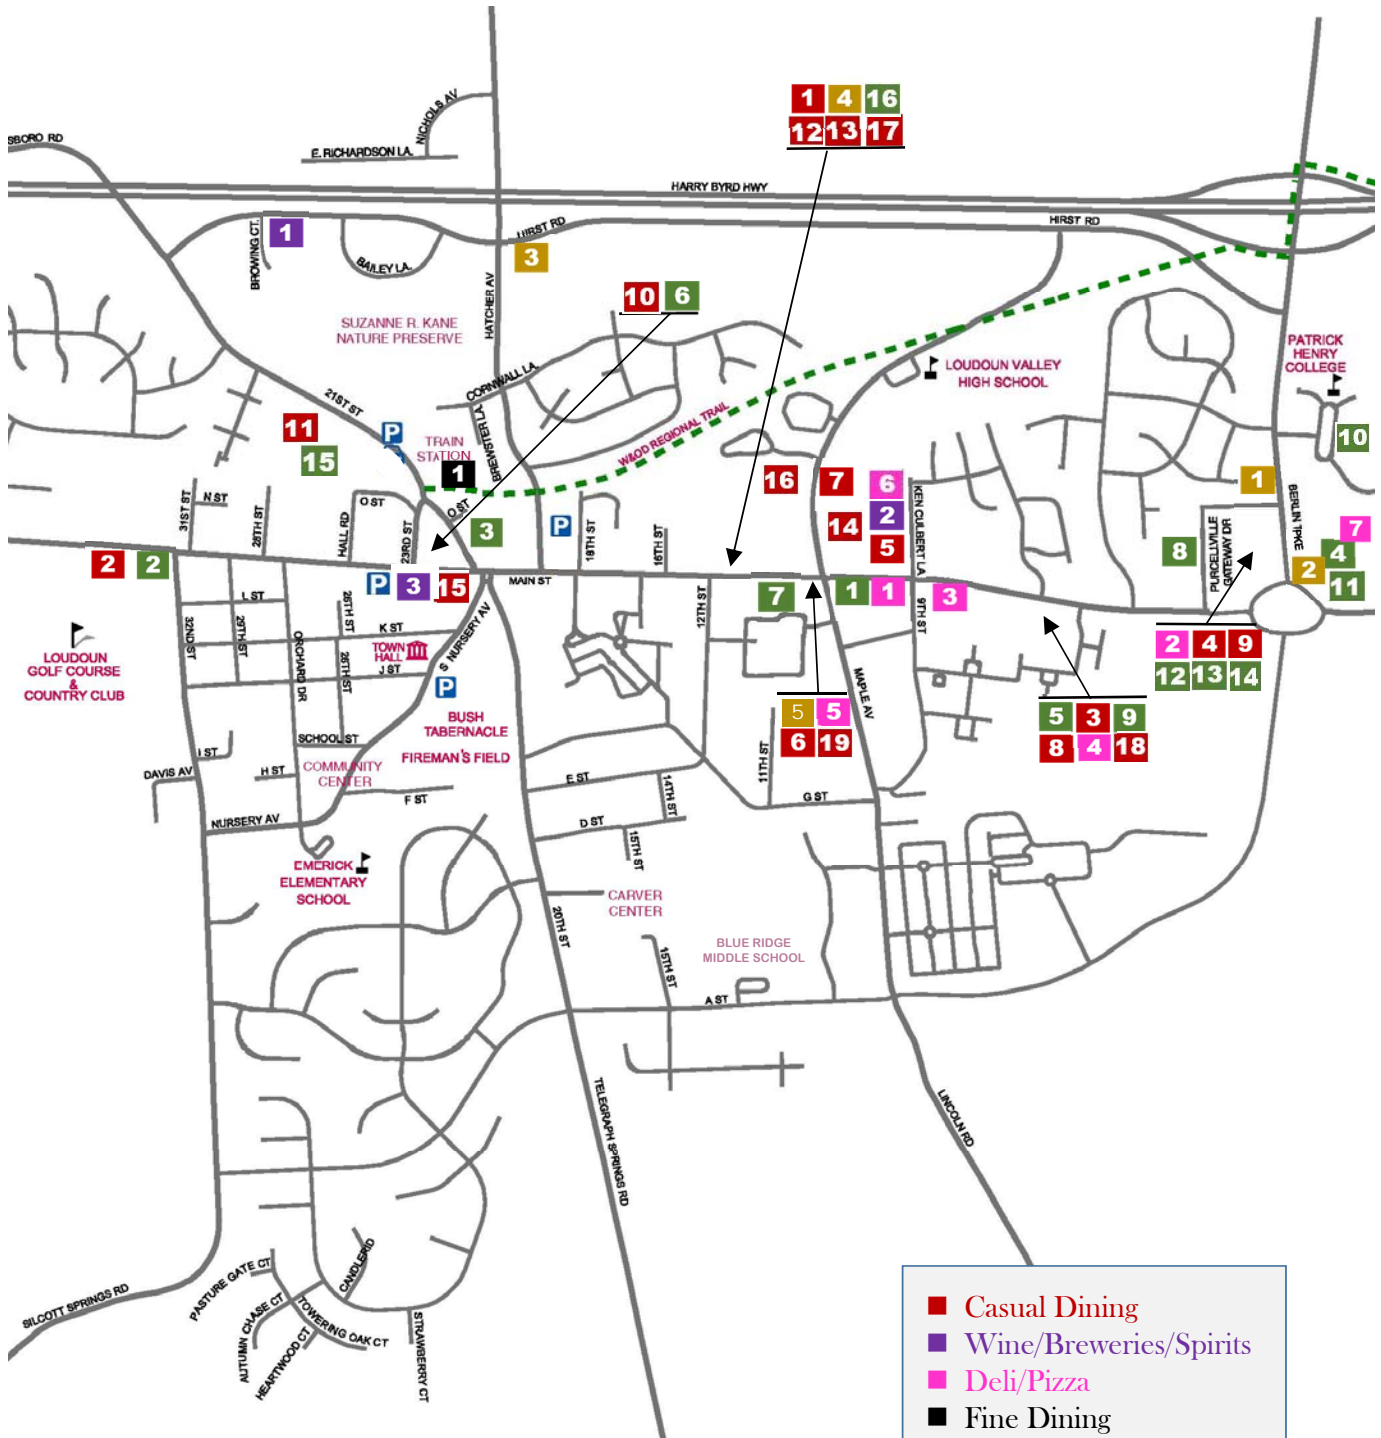

Dining Guide

Restaurants • Packaged Food • Wine, Breweries, & Spirits

■ Casual Dining
■ Wine/Breweries/Spirits
■ Deli/Pizza
■ Fine Dining
■ Fast Casual
■ Specialty/Convenience
P Public Parking Lots

See reverse side for listings

Specialty/Convenience

- 7-11 East**
700 E. Main Street
540-338-9200
- 7-11 West**
610 W. Main Street
540-338-5031
- Dominion Tea**
148 N. 21st Street
540-999-8327
www.dominiontea.com
Specialty loose leaf tea, tastings
- Dunkin' Donuts**
1200 Wolf Rock Dr.
540-441-3806
www.dunkindonuts.com
- Giant Grocery Store**
1000 E. Main Street
703-443-6360
- Gruto's Soft Serve**
141 W. Main Street
www.grutos.com
Ice Cream (April-October)
- Happy Creek Coffee & Tea**
550 E. Main Street
540-660-2133
www.happycreekcoffee.com
Coffee, tea and gluten-free baked goods
- Harris Teeter**
105 Purcellville Gateway Drive
540-338-8995
Subs, pasta, food & salad bar
- Market Street Coffee Shop**
1020 E. Main Street, Suite I
540-338-6960
www.marketstreetcoffeeshops.com
Coffee, lattes, espresso
- Patrick Henry College Coffee Shop**
10 Patrick Henry Circle
Located in the Barbara Hodel Center Lobby
Limited hours - www.phc.edu/coffee-house
- 7-11 at Catoctin Corner**
1230 Wolf Rock Drive
540-441-3643
- Starbucks Coffee**
140-A Purcellville Gateway Drive
540-338-5674
- Starbucks Coffee**
Located inside the Harris Teeter
105 Purcellville Gateway Drive
- Sweet Frog**
100-E Purcellville Gateway Drive
540-751-9565
www.sweetfrog yogurt.com
Premium Frozen Yogurt
- Tipped Cow Creamery**
251 N. 21st Street
540-751-9425
www.tippedcowcreamery.com
- Veloville USA (Bicycles & Coffee)**
609 E. Main Street, Unit O
540-216-2453
www.velovilleusa.com